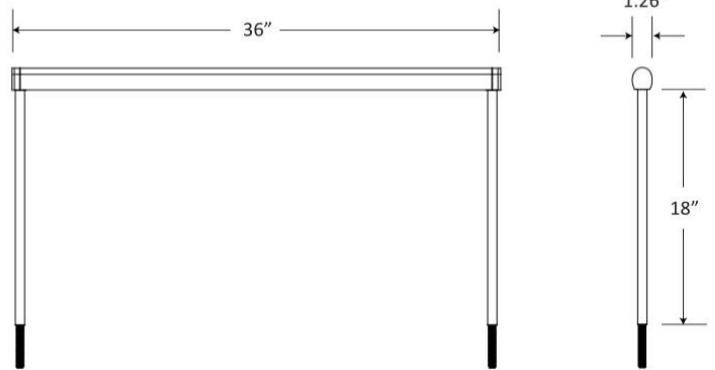

Sobre Desk Lamp

SF1-30 (42 LEDs)

Product Specification

Product codes:	KON0129
Colour finish:	Silver
Energy consumption:	12 Watts
LED rated lifespan:	50,000 hours
Colour temperature:	3,500K/4,500K
Dimming:	Touch-strip dimming
Occupancy sensor:	Built-in
Colour rendering index (CRI):	85
Material:	Aluminium/plastic
Mounting:	Through-desk mount
Maximum brightness:	87 fc (18" above desk)
Maximum connected modules:	3

Additional Information

360° rotation

Connect 3 units to light extended desks or surfaces

Mounting options include fixed and tiltable desk clamp

Ergo
01235 773373
www.ergoldtd.co.uk
sales@ergoldtd.co.uk